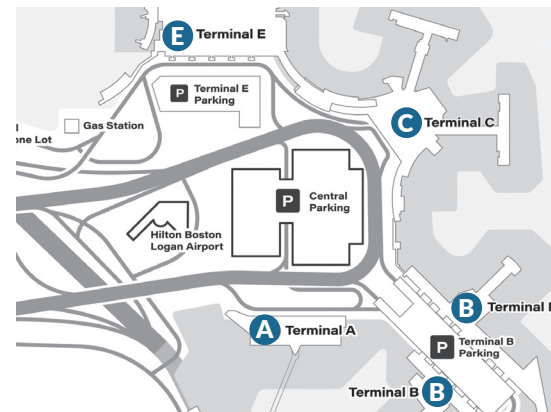

Arrival and departure times at Logan Airport are for Terminal A.

APPROXIMATE STOP TIMES:
Terminal B - add 2 minutes
Terminal C - add 4 minutes
Terminal E - add 5 minutes

LOGAN AIRPORT DEPARTURE BUS STOPS*

Terminal A - Door A105
Terminal B - Door B101 & Door B114
Terminal C - Door C110 | Terminal E - Door E107

* **Look for the orange "Scheduled Bus" signs.**

CELL PHONE USE Concord Coach Lines discourages the use of cellular phones on all of its motorcoaches with the exception of those situations where a quick message is necessary due to circumstances beyond our control that delay the arrival time of a passenger or travel connection. Concord Coach Lines requests that passengers limit the use of cellular phones as a courtesy to fellow passengers.

To view a list of our company policies, visit
ConcordCoachLines.com

Information Center: 1-800-639-3317 | TTY Relay: 711 or 800-735-2964

SCHEDULE NUMBER	301	303	305	307	309	57	313	315	317	319	321	323	325	327	329	331
LV Portland ME	3:15	4:15	5:15	6:15	7:30	8:30	9:30	10:30	11:30	12:30	1:30	2:30	3:30	4:45	6:00	8:00
AR Logan Airport MA	5:05	6:05	7:05	8:05	9:25	10:45	11:25	12:25	1:25	2:25	3:25	4:25	5:25	6:40	7:55	9:55
SCHEDULE NUMBER	300	302	306	308	310	312	314	316	318	320	322	324	326	328	72	332
LV Logan Airport MA	5:55	7:30	9:30	10:35	11:35	12:35	1:35	2:35	3:35	4:35	5:35	6:35	7:35	8:35	9:45	11:25
AR Portland ME	7:55	9:40	11:40	12:45	1:45	2:45	3:45	4:45	5:45	6:45	7:45	8:45	9:45	10:45	12:10	1:25

LEGEND: ↔ Trip runs through Boston South Station.

Portland ↔ Logan Airport

INFORMATION CENTER
1-800-639-3317

Visit our website to view our Logan Airport Bus Stop Map & Boston South Station Bus Stop Map

Questions?

Check out our FAQ's page at ConcordCoachLines.com/faqs for answers to frequently asked questions.